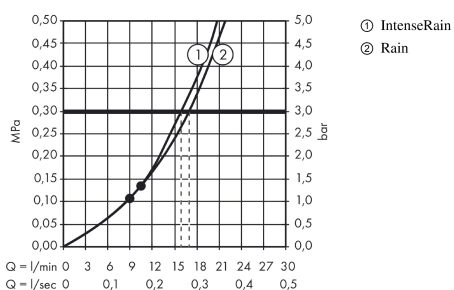

Croma Select S

Overhead shower 180 2jet

Surfaces: **White/Chrome** Article Number: **26522400**

Description

product features

- shower head size: 180 mm
- ball-joint: overhead shower angle adjustable
- spray type: Rain, IntenseRain
- flow rate Rain spray (at 0.3 MPa): 17 l/min
- flow rate IntenseRain spray (at 0.3 MPa): 16 l/min
- Select button on overhead shower
- spray disc surface in two variants: chrome or white
- material spray disc: plastic
- installation: ceiling or wall
- connection thread G ½
- connection dimension: DN15

Technology

Design awards

Product image

Scale drawing

Flowchart

The consumption was measured in combination with the appropriate fittings (thermostat/mixer/ in-wall valve) to reflect actual application in practice.