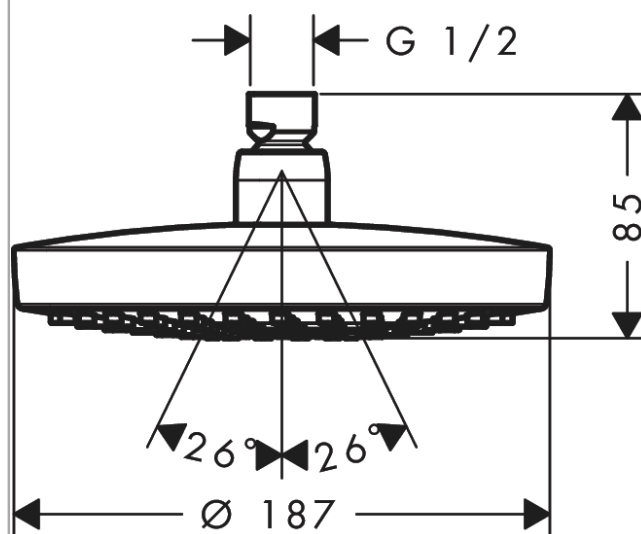

Croma Select S

Overhead shower 180 2jet

Surfaces: **White/Chrome** Article Number: **26522400**

Description

product features

- shower head size: 180 mm
- ball-joint: overhead shower angle adjustable
- spray type: Rain, IntenseRain
- flow rate Rain spray (at 0.3 MPa): 17 l/min
- flow rate IntenseRain spray (at 0.3 MPa): 16 l/min
- Select button on overhead shower
- spray disc surface in two variants: chrome or white
- material spray disc: plastic
- installation: ceiling or wall
- connection thread G ½
- connection dimension: DN15

Technology

Design awards

Product image

Scale drawing

Flowchart

The consumption was measured in combination with the appropriate fittings (thermostat/mixer/ in-wall valve) to reflect actual application in practice.